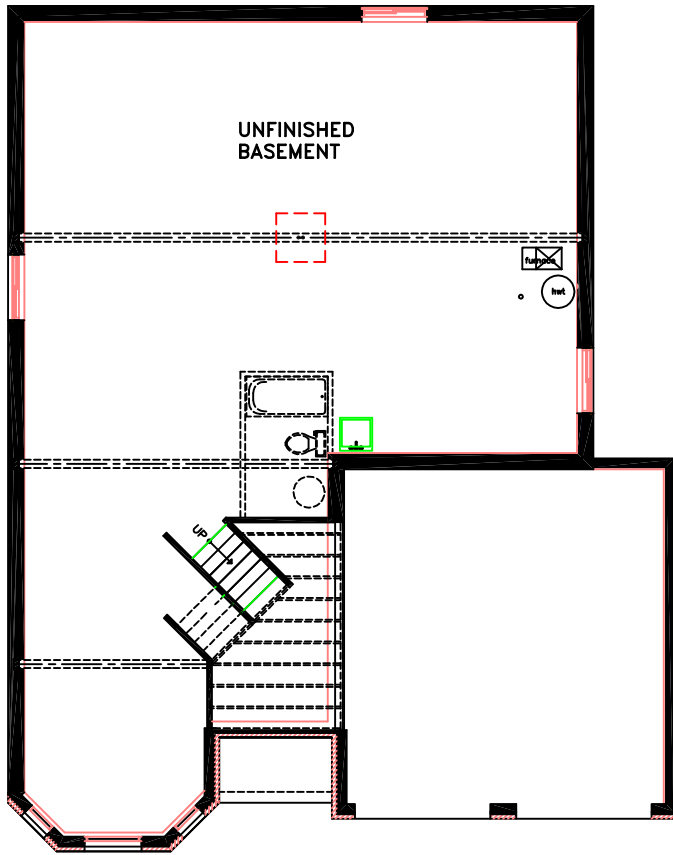

Front Elevation

Basement level

Main Floor level

The Bentley 07 1450 sq.ft.

PLANS AND DIMENSIONS ARE APPROXIMATE AND SUBJECT TO CHANGE AT THE DISCRETION OF THE VENDOR
 ACTUAL USABLE FLOOR SPACE MAY VARY FROM THE STATED FLOOR AREA E.&O.E. OCTOBER 11, 2007