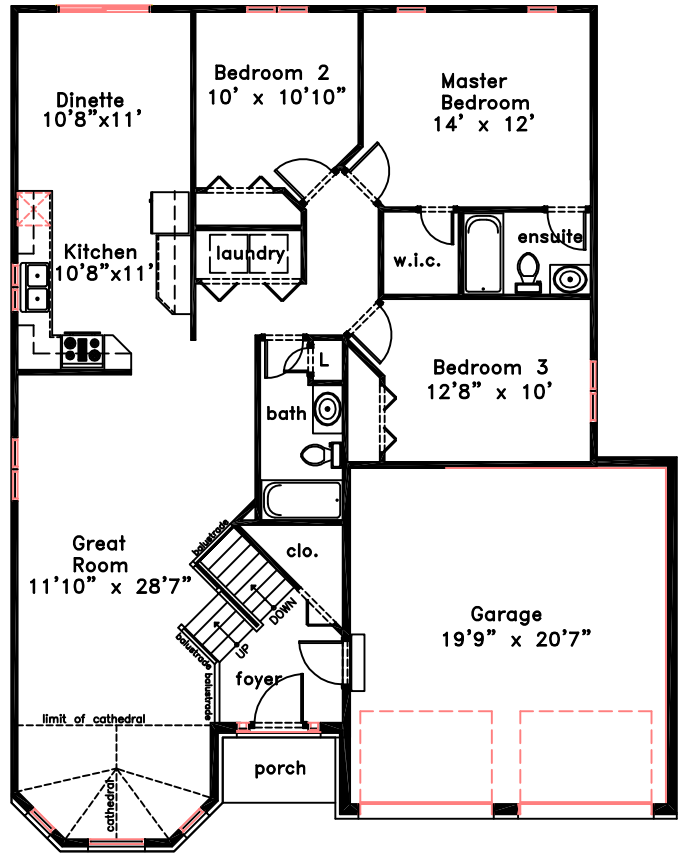

Front Elevation

Basement level

Main Floor level

The Bentley 07 1450 sq.ft.

PLANS AND DIMENSIONS ARE APPROXIMATE AND SUBJECT TO CHANGE AT THE DISCRETION OF THE VENDOR
 ACTUAL USABLE FLOOR SPACE MAY VARY FROM THE STATED FLOOR AREA E.&O.E. OCTOBER 11, 2007