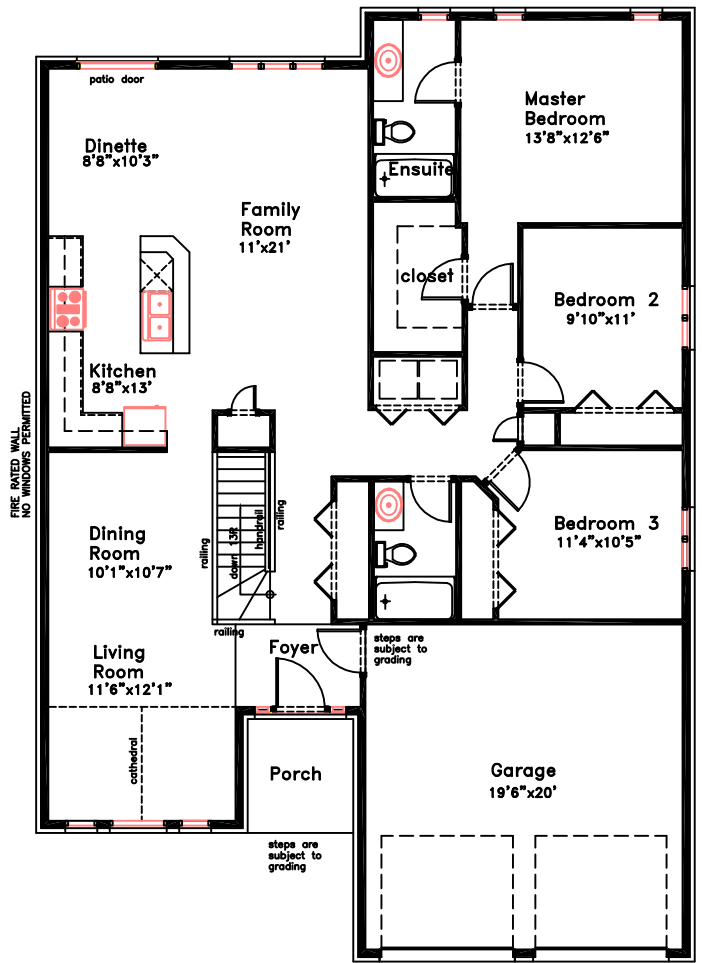

*Elevation A*

*Elevation B*

*Basement level*

*Main floor level*

*The Meridian  
Sydney Street 1685 sq.ft.*

PLANS AND DIMENSIONS ARE APPROXIMATE AND SUBJECT TO CHANGE AT THE DISCRETION OF THE VENDOR  
ACTUAL USABLE FLOOR SPACE MAY VARY FROM THE STATED FLOOR AREA E.&O.E. APRIL 04, 2008