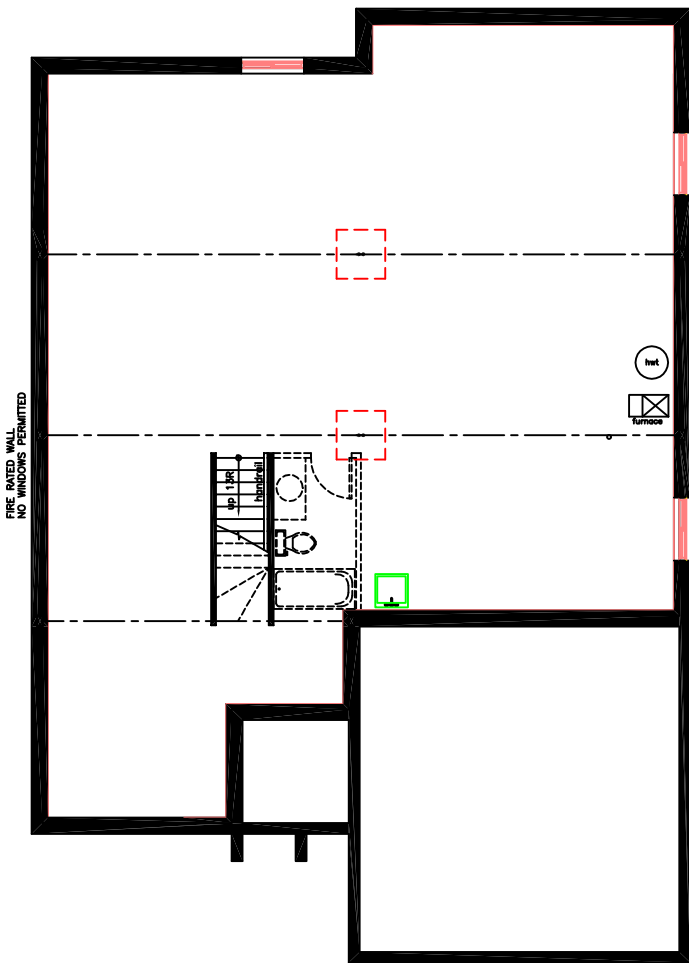

*Elevation A*

*Elevation B*

*Basement level*

*Main floor level*

*The Meridian  
Sydney Street 1685 sq.ft.*

PLANS AND DIMENSIONS ARE APPROXIMATE AND SUBJECT TO CHANGE AT THE DISCRETION OF THE VENDOR  
ACTUAL USABLE FLOOR SPACE MAY VARY FROM THE STATED FLOOR AREA E.&O.E. APRIL 04, 2008