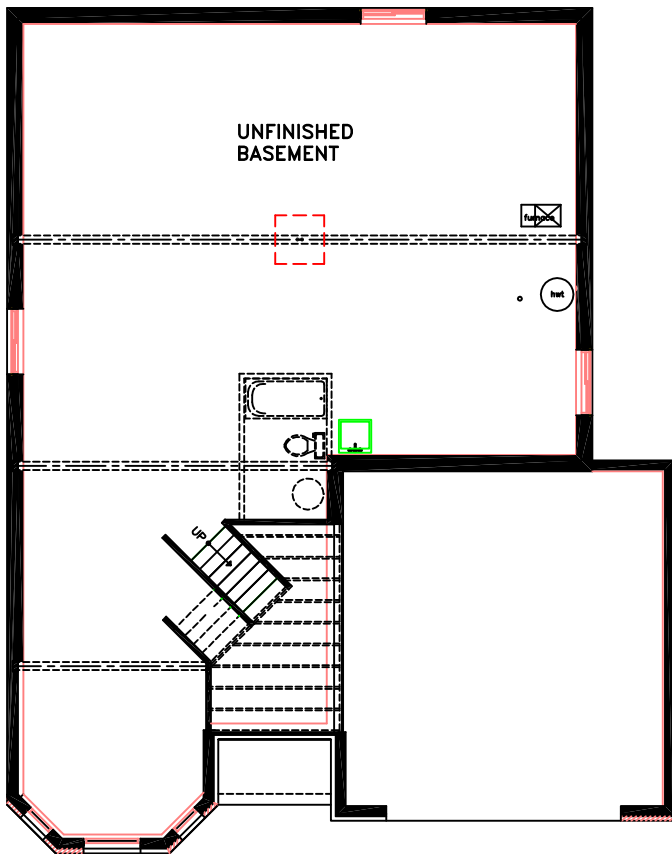

Front Elevation

Basement level

Main Floor level

The Bentley 07 1450 sq.ft.

PLANS AND DIMENSIONS ARE APPROXIMATE AND SUBJECT TO CHANGE AT THE DISCRETION OF THE VENDOR
 ACTUAL USABLE FLOOR SPACE MAY VARY FROM THE STATED FLOOR AREA E.&O.E. December 06, 2007