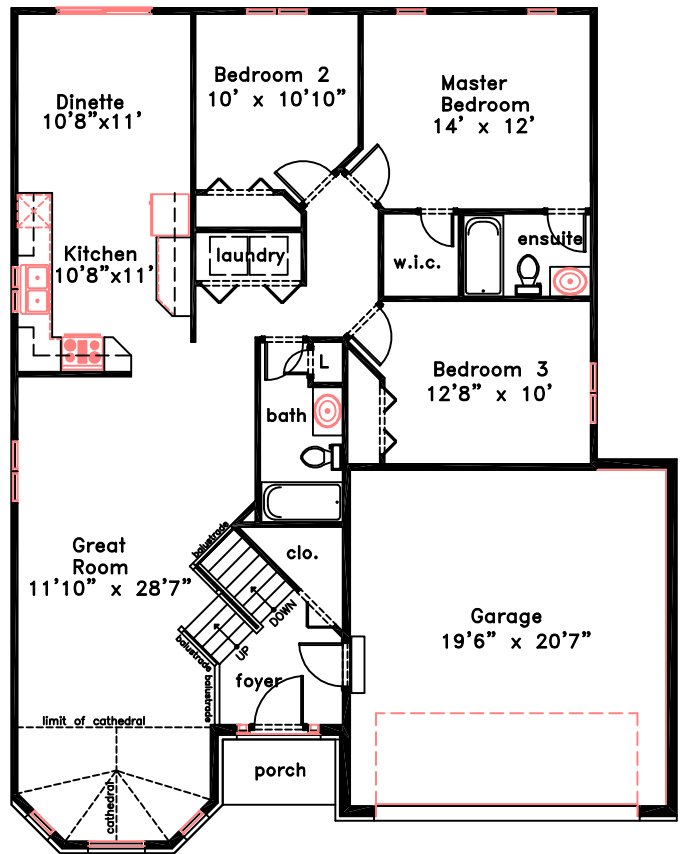

Front Elevation

Basement level

Main Floor level

The Bentley 07 1450 sq.ft.

PLANS AND DIMENSIONS ARE APPROXIMATE AND SUBJECT TO CHANGE AT THE DISCRETION OF THE VENDOR
 ACTUAL USABLE FLOOR SPACE MAY VARY FROM THE STATED FLOOR AREA E.&O.E. December 06, 2007