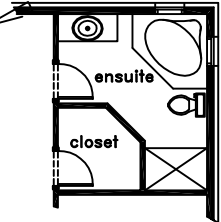

*Alternate  
Ensuite*

*Front Elevation*

*Basement level*

*Main Floor level*

*The Yorkshire  
Lisbon Place 1870 sq.ft.*

PLANS AND DIMENSIONS ARE APPROXIMATE AND SUBJECT TO CHANGE AT THE DISCRETION OF THE VENDOR  
ACTUAL USABLE FLOOR SPACE MAY VARY FROM THE STATED FLOOR AREA E.&O.E. SEPTEMBER 01, 2009