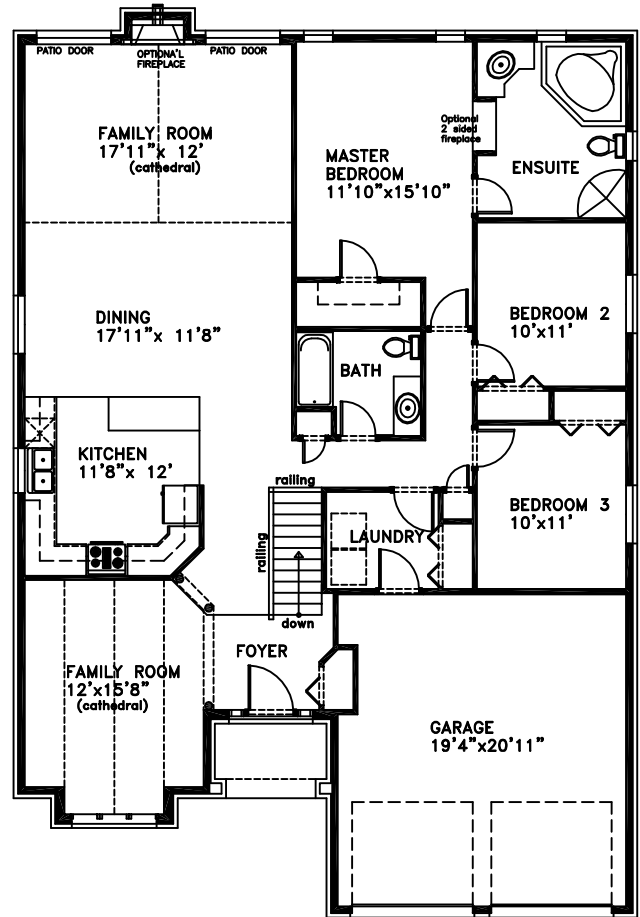

*Alternate  
Ensuite*

*Front Elevation*

*Basement level*

*Main Floor level*

*The Yorkshire  
Lisbon Place 1870 sq.ft.*

PLANS AND DIMENSIONS ARE APPROXIMATE AND SUBJECT TO CHANGE AT THE DISCRETION OF THE VENDOR  
ACTUAL USABLE FLOOR SPACE MAY VARY FROM THE STATED FLOOR AREA E.&O.E. SEPTEMBER 01, 2009