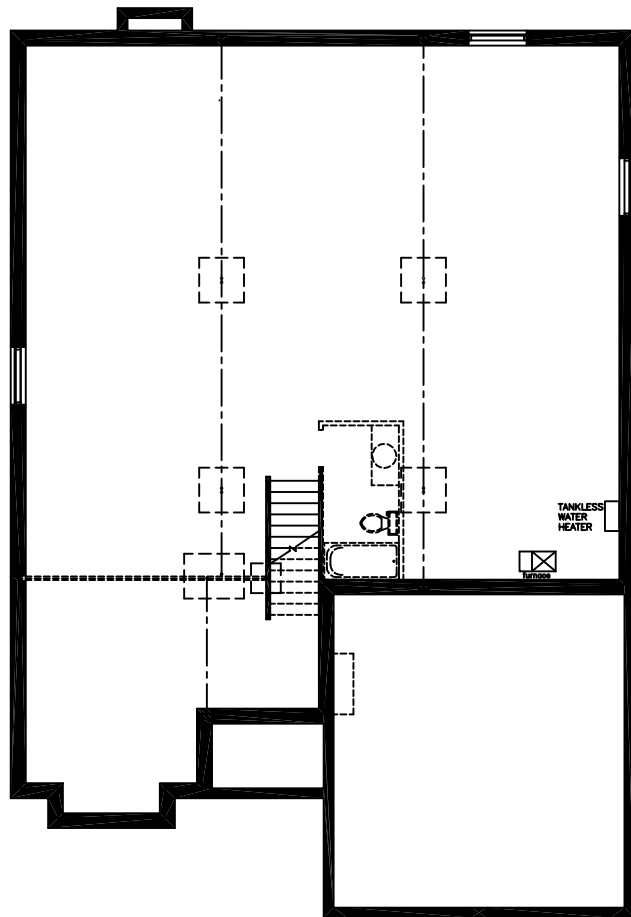

*Alternate  
Ensuite*

*Front Elevation*

*Basement level*

*Main Floor level*

*The Yorkshire  
Lisbon Place 1870 sq.ft.*

PLANS AND DIMENSIONS ARE APPROXIMATE AND SUBJECT TO CHANGE AT THE DISCRETION OF THE VENDOR  
ACTUAL USABLE FLOOR SPACE MAY VARY FROM THE STATED FLOOR AREA E.&O.E. SEPTEMBER 01, 2009