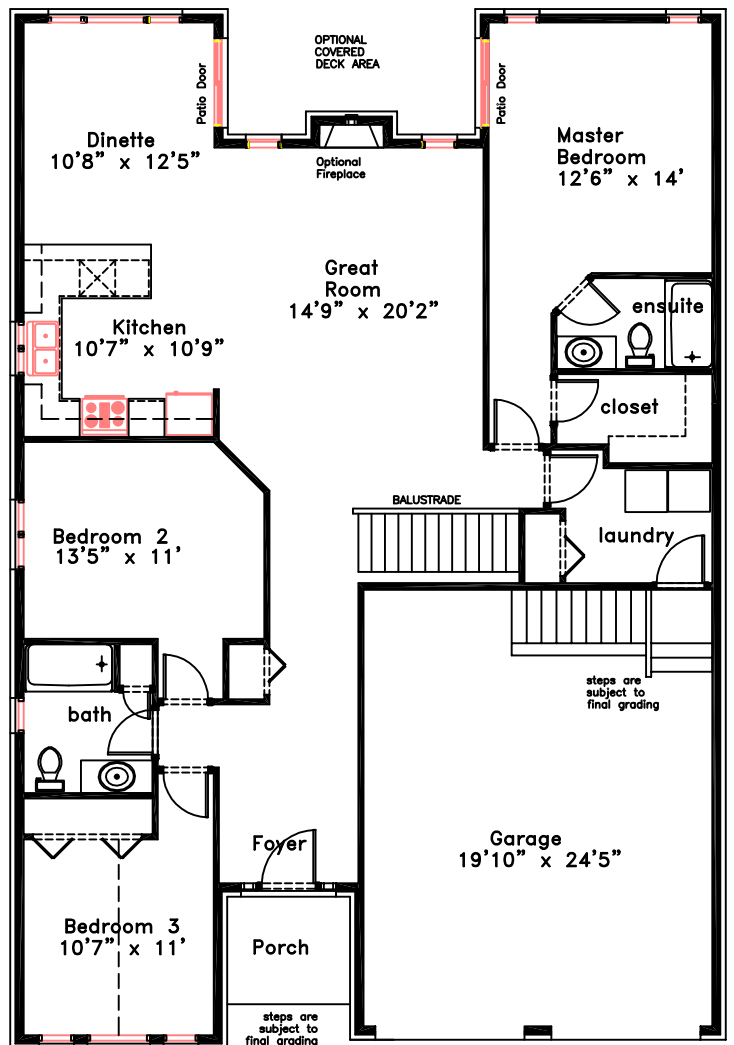

Basement level

Main Floor level

The Alexandra Lisbon Place

1644 sq.ft.

NOTE:
FIRE RATING IS REQUIRED
ON GARAGE SIDE

PLANS AND DIMENSIONS ARE APPROXIMATE AND SUBJECT TO CHANGE AT THE DISCRETION OF THE VENDOR
ACTUAL USABLE FLOOR SPACE MAY VARY FROM THE STATED FLOOR AREA E.&O.E. SEPTEMBER 01, 2009