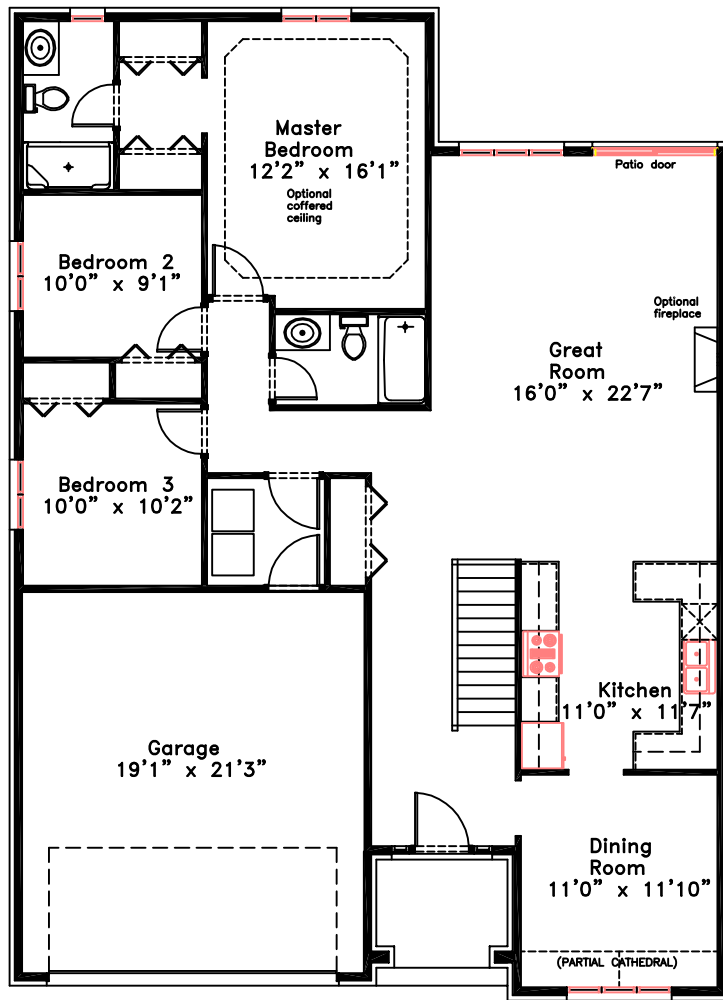

Basement level

Main Floor level

*The Atilio
Lisbon Place*

1600 sq.ft.

PLANS AND DIMENSIONS ARE APPROXIMATE AND SUBJECT TO CHANGE AT THE DISCRETION OF THE VENDOR
ACTUAL USABLE FLOOR SPACE MAY VARY FROM THE STATED FLOOR AREA E.&O.E. SEPTEMBER 01, 2009