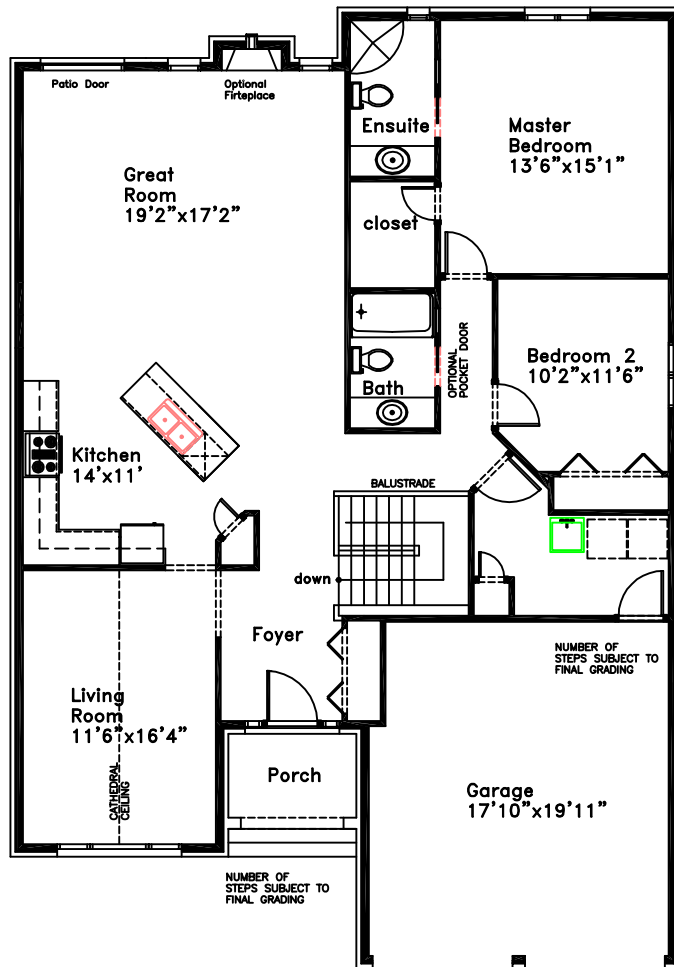

Front Elevation

Basement level

Main floor level

The Calista Lisbon Place

1660 sq.ft.

PLANS AND DIMENSIONS ARE APPROXIMATE AND SUBJECT TO CHANGE AT THE DISCRETION OF THE VENDOR
ACTUAL USABLE FLOOR SPACE MAY VARY FROM THE STATED FLOOR AREA E.&O.E. SEPTEMBER 01, 20009