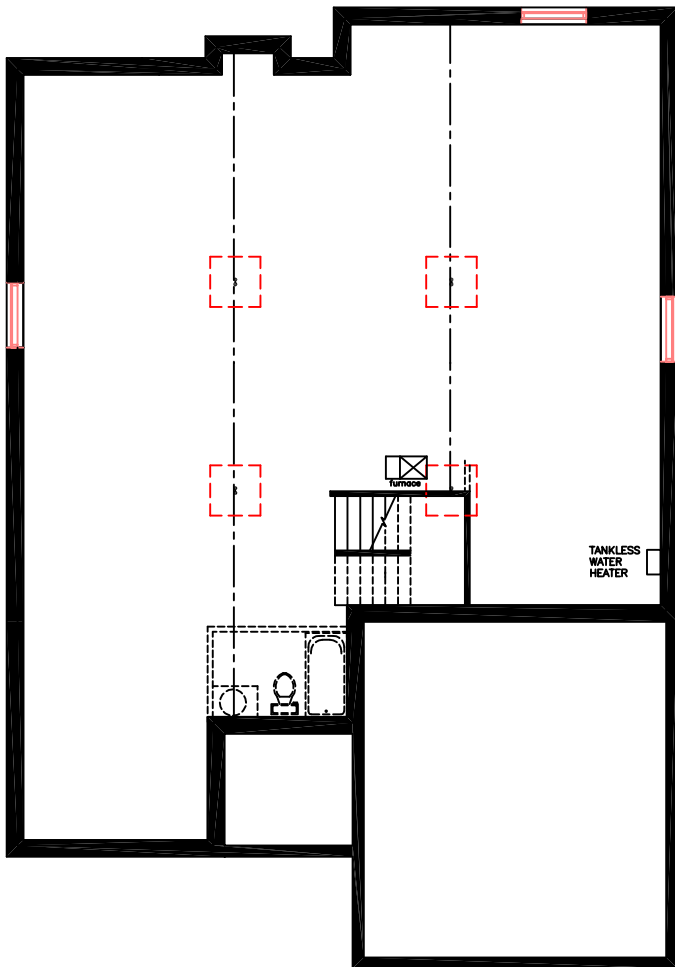

Front Elevation

Basement level

Main floor level

The Calista Lisbon Place

1660 sq.ft.

PLANS AND DIMENSIONS ARE APPROXIMATE AND SUBJECT TO CHANGE AT THE DISCRETION OF THE VENDOR
ACTUAL USABLE FLOOR SPACE MAY VARY FROM THE STATED FLOOR AREA E.&O.E. SEPTEMBER 01, 20009