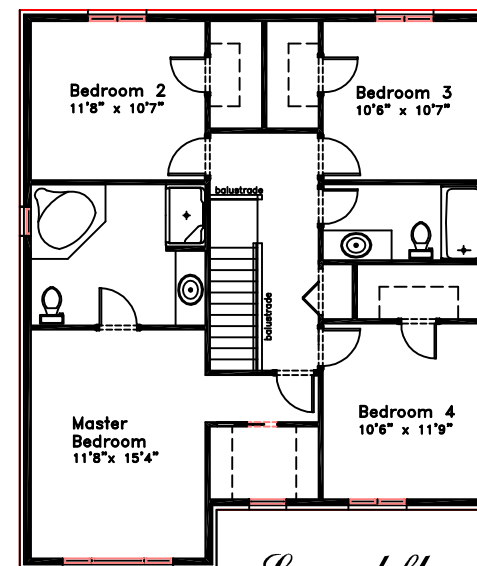

Elevation A

Elevation B

Basement

*First floor
1115 sq.ft.*

*Second floor
1115 sq.ft.*

*The Claudio
Lisbon Place*

2230 sq.ft.

PLANS AND DIMENSIONS ARE APPROXIMATE AND SUBJECT TO CHANGE AT THE DISCRETION OF THE VENDOR
ACTUAL USABLE FLOOR SPACE MAY VARY FROM THE STATED FLOOR AREA E.&O.E. SEPTEMBER 01, 2009