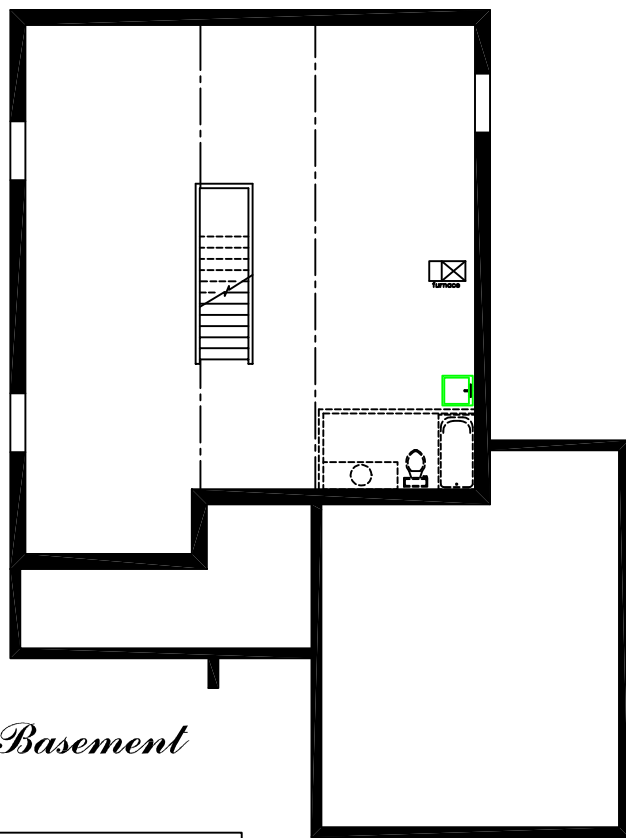

Elevation A

Elevation B

Basement

*First floor
1115 sq.ft.*

*Second floor
1115 sq.ft.*

*The Claudio
Lisbon Place*

2230 sq.ft.

PLANS AND DIMENSIONS ARE APPROXIMATE AND SUBJECT TO CHANGE AT THE DISCRETION OF THE VENDOR
ACTUAL USABLE FLOOR SPACE MAY VARY FROM THE STATED FLOOR AREA E.&O.E. SEPTEMBER 01, 2009