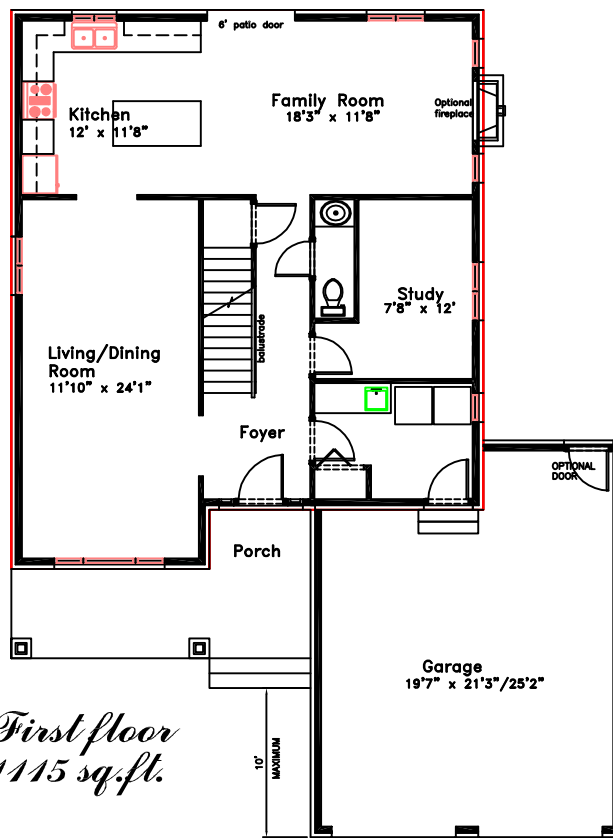

Elevation A

Elevation B

Basement

*First floor
1115 sq.ft.*

*Second floor
1115 sq.ft.*

*The Claudio
Lisbon Place*

2230 sq.ft.

PLANS AND DIMENSIONS ARE APPROXIMATE AND SUBJECT TO CHANGE AT THE DISCRETION OF THE VENDOR
ACTUAL USABLE FLOOR SPACE MAY VARY FROM THE STATED FLOOR AREA E.&O.E. SEPTEMBER 01, 2009