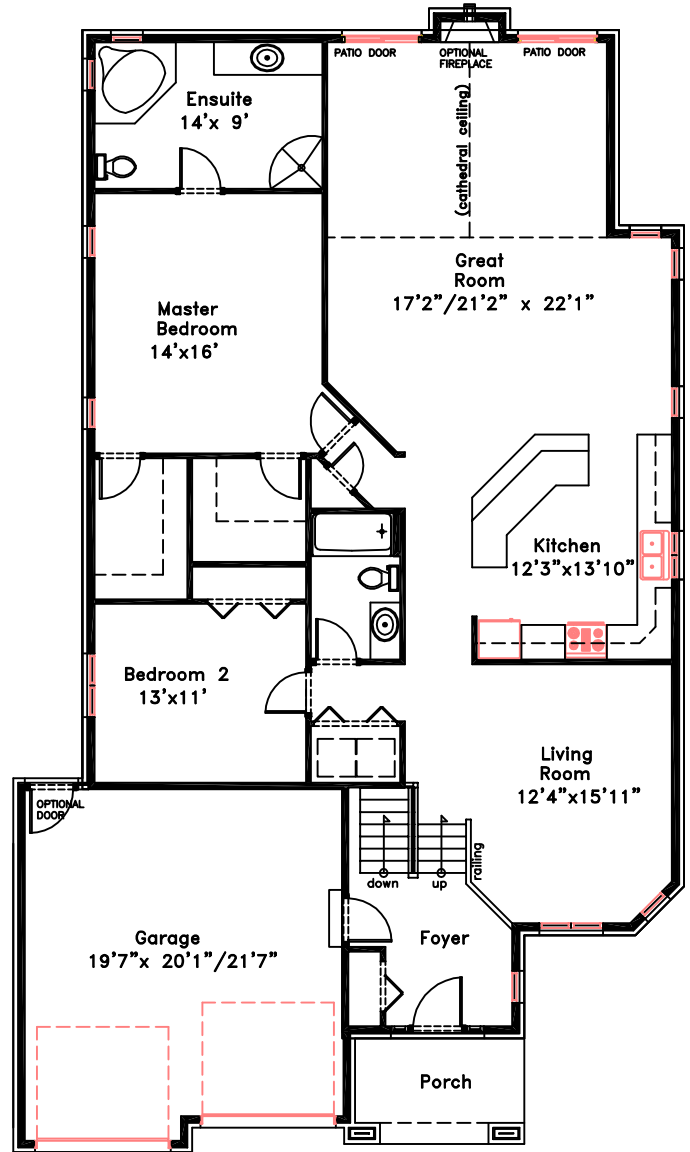

Basement

Main Floor

The Daniela Lisbon Place

1940 sq.ft.

PLANS AND DIMENSIONS ARE APPROXIMATE AND SUBJECT TO CHANGE AT THE DISCRETION OF THE VENDOR
ACTUAL USABLE FLOOR SPACE MAY VARY FROM THE STATED FLOOR AREA E.&O.E. SEPTEMBER 01, 2009