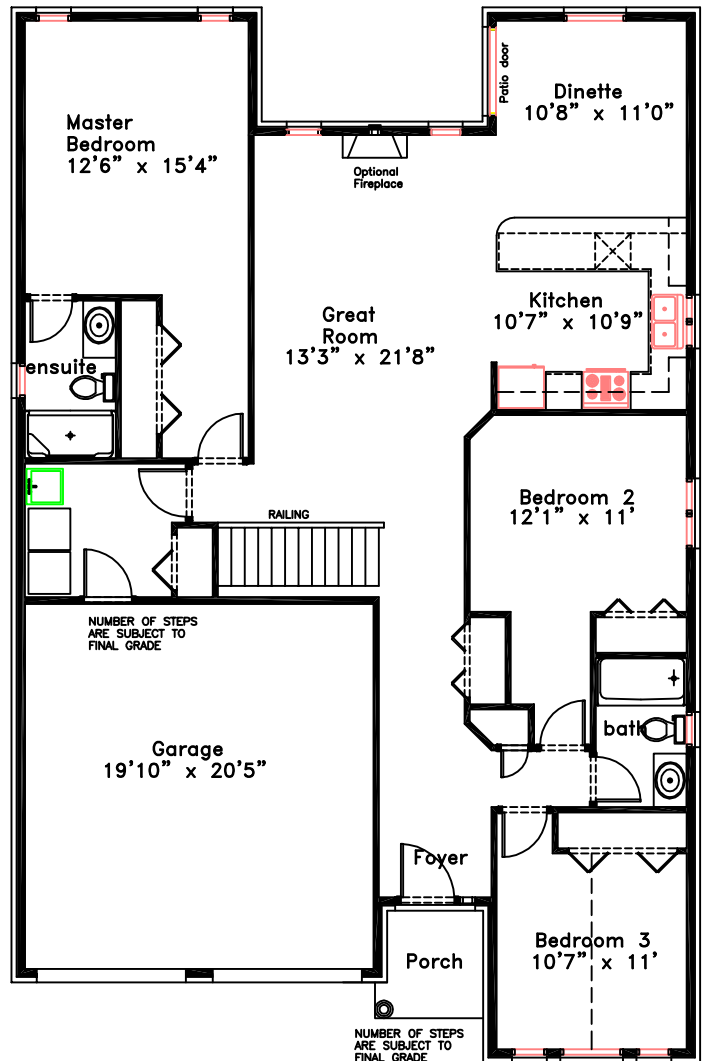

Basement level

Main Floor level

The Eden 1620 sq.ft.
Lisbon Place

PLANS AND DIMENSIONS ARE APPROXIMATE AND SUBJECT TO CHANGE AT THE DISCRETION OF THE VENDOR
 ACTUAL USABLE FLOOR SPACE MAY VARY FROM THE STATED FLOOR AREA E.&O.E. SEPTEMBER 01, 2009