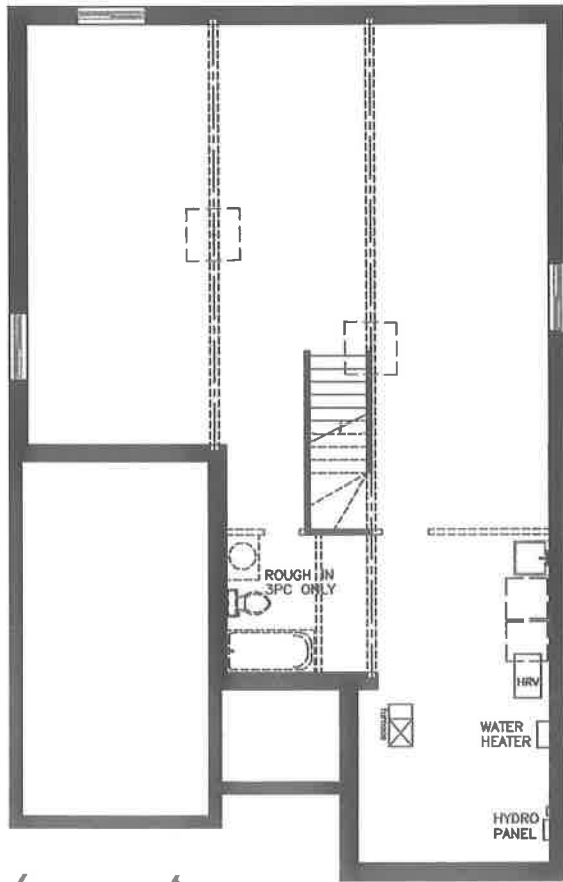

front elevation

basement

ground floor

The Regency 2
Two bedroom
Woodhaven West 1245 sq.ft.

PLANS AND DIMENSIONS ARE APPROXIMATE AND SUBJECT TO CHANGE AT THE DISCRETION OF THE VENDOR
 ACTUAL USABLE FLOOR SPACE MAY VARY FROM THE STATED FLOOR AREA E.&O.E. DECEMBER 08, 2015