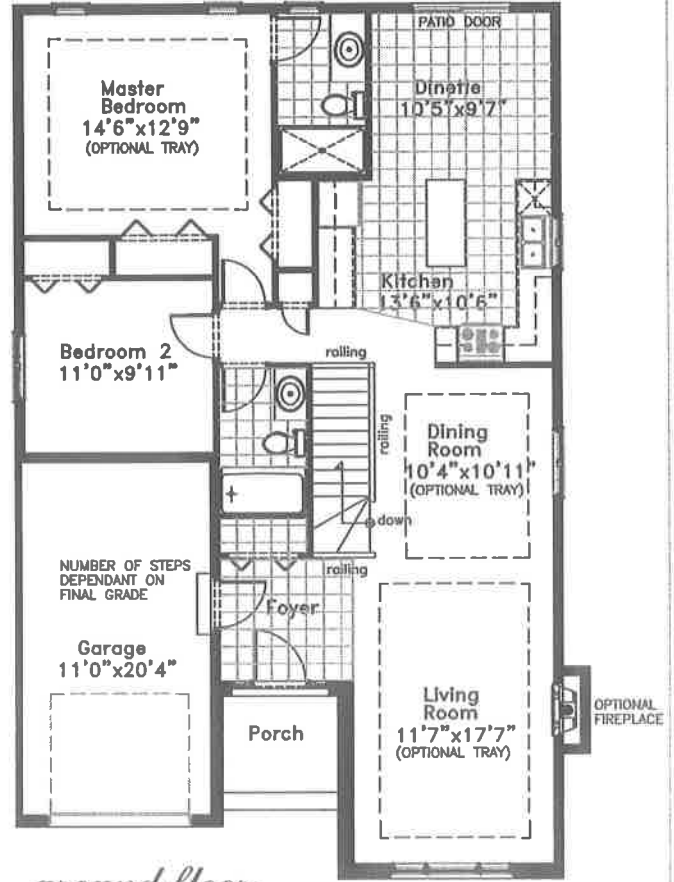

front elevation

basement

ground floor

The Regency 2
Two bedroom
Woodhaven West 1245 sq.ft.

PLANS AND DIMENSIONS ARE APPROXIMATE AND SUBJECT TO CHANGE AT THE DISCRETION OF THE VENDOR
 ACTUAL USABLE FLOOR SPACE MAY VARY FROM THE STATED FLOOR AREA E.&O.E. DECEMBER 08, 2015