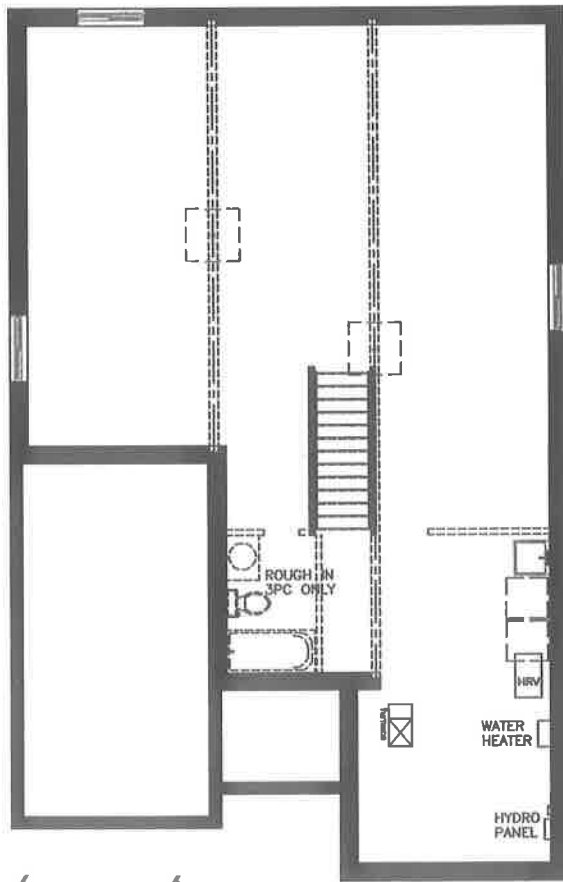

front elevation

basement

ground floor

The Regency 2
Three bedroom
Woodhaven West 1245 sq.ft.

PLANS AND DIMENSIONS ARE APPROXIMATE AND SUBJECT TO CHANGE AT THE DISCRETION OF THE VENDOR
 ACTUAL USABLE FLOOR SPACE MAY VARY FROM THE STATED FLOOR AREA E.&O.E. DECEMBER 08, 2015